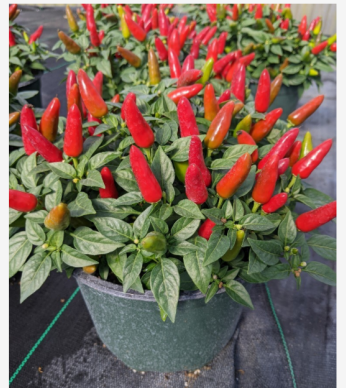

2023 FALL ANNUAL OFFERING

WWW.CROSBCRESTFARM.COM